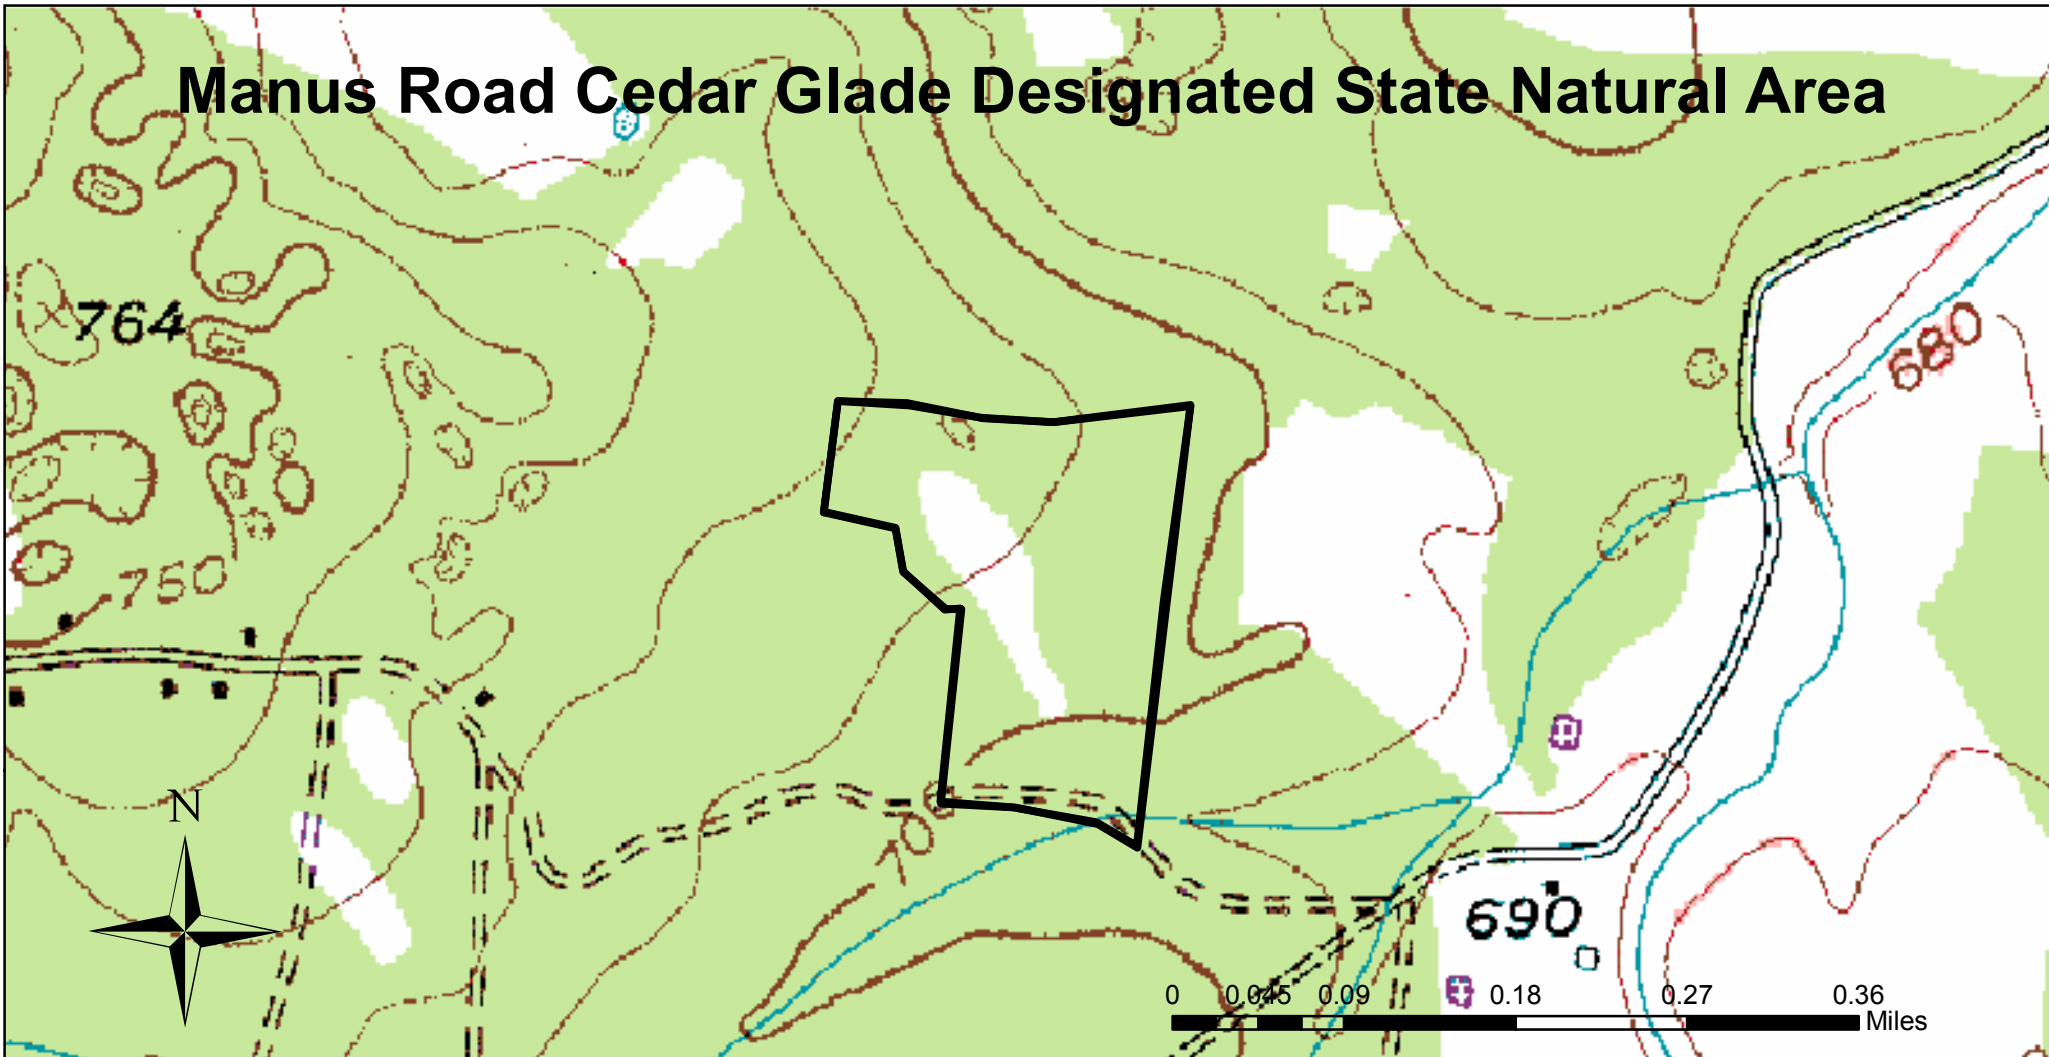

Manus Road Cedar Glade Designated State Natural Area

A map of Tennessee showing county boundaries. A red dot is placed in the central part of the state to indicate the location of the Manus Road Cedar Glade Designated State Natural Area.