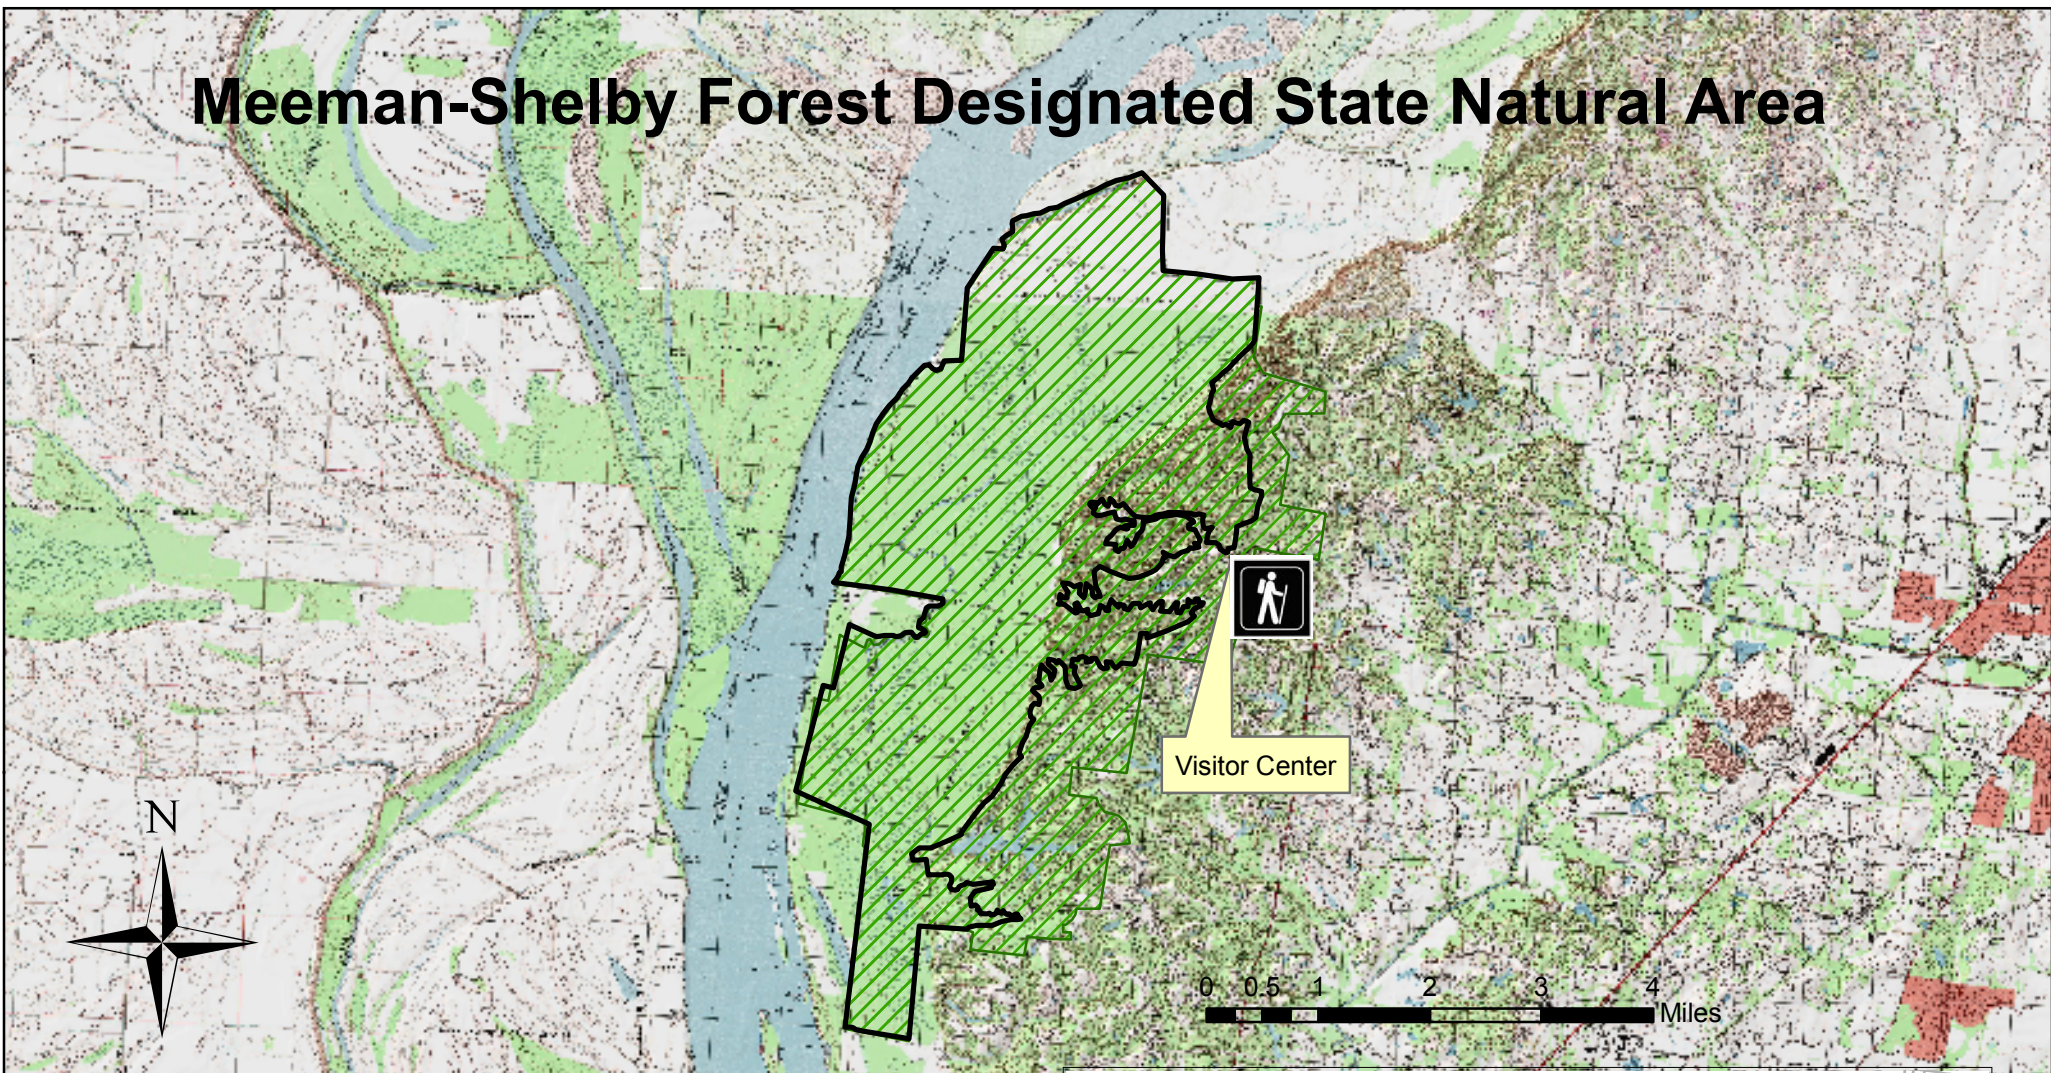

Meeman-Shelby Forest Designated State Natural Area

This block contains a map of the state of Tennessee showing its county boundaries. A small red dot is located in the northwest corner of the state, indicating the location of the Meeman-Shelby Forest. To the right of the map is the official logo of the Tennessee Division of Natural Areas, which features a circular emblem with a plant and a butterfly, surrounded by the text "TENNESSEE DIVISION OF NATURAL AREAS" and "DEPARTMENT OF ENVIRONMENT AND FORESTRY".