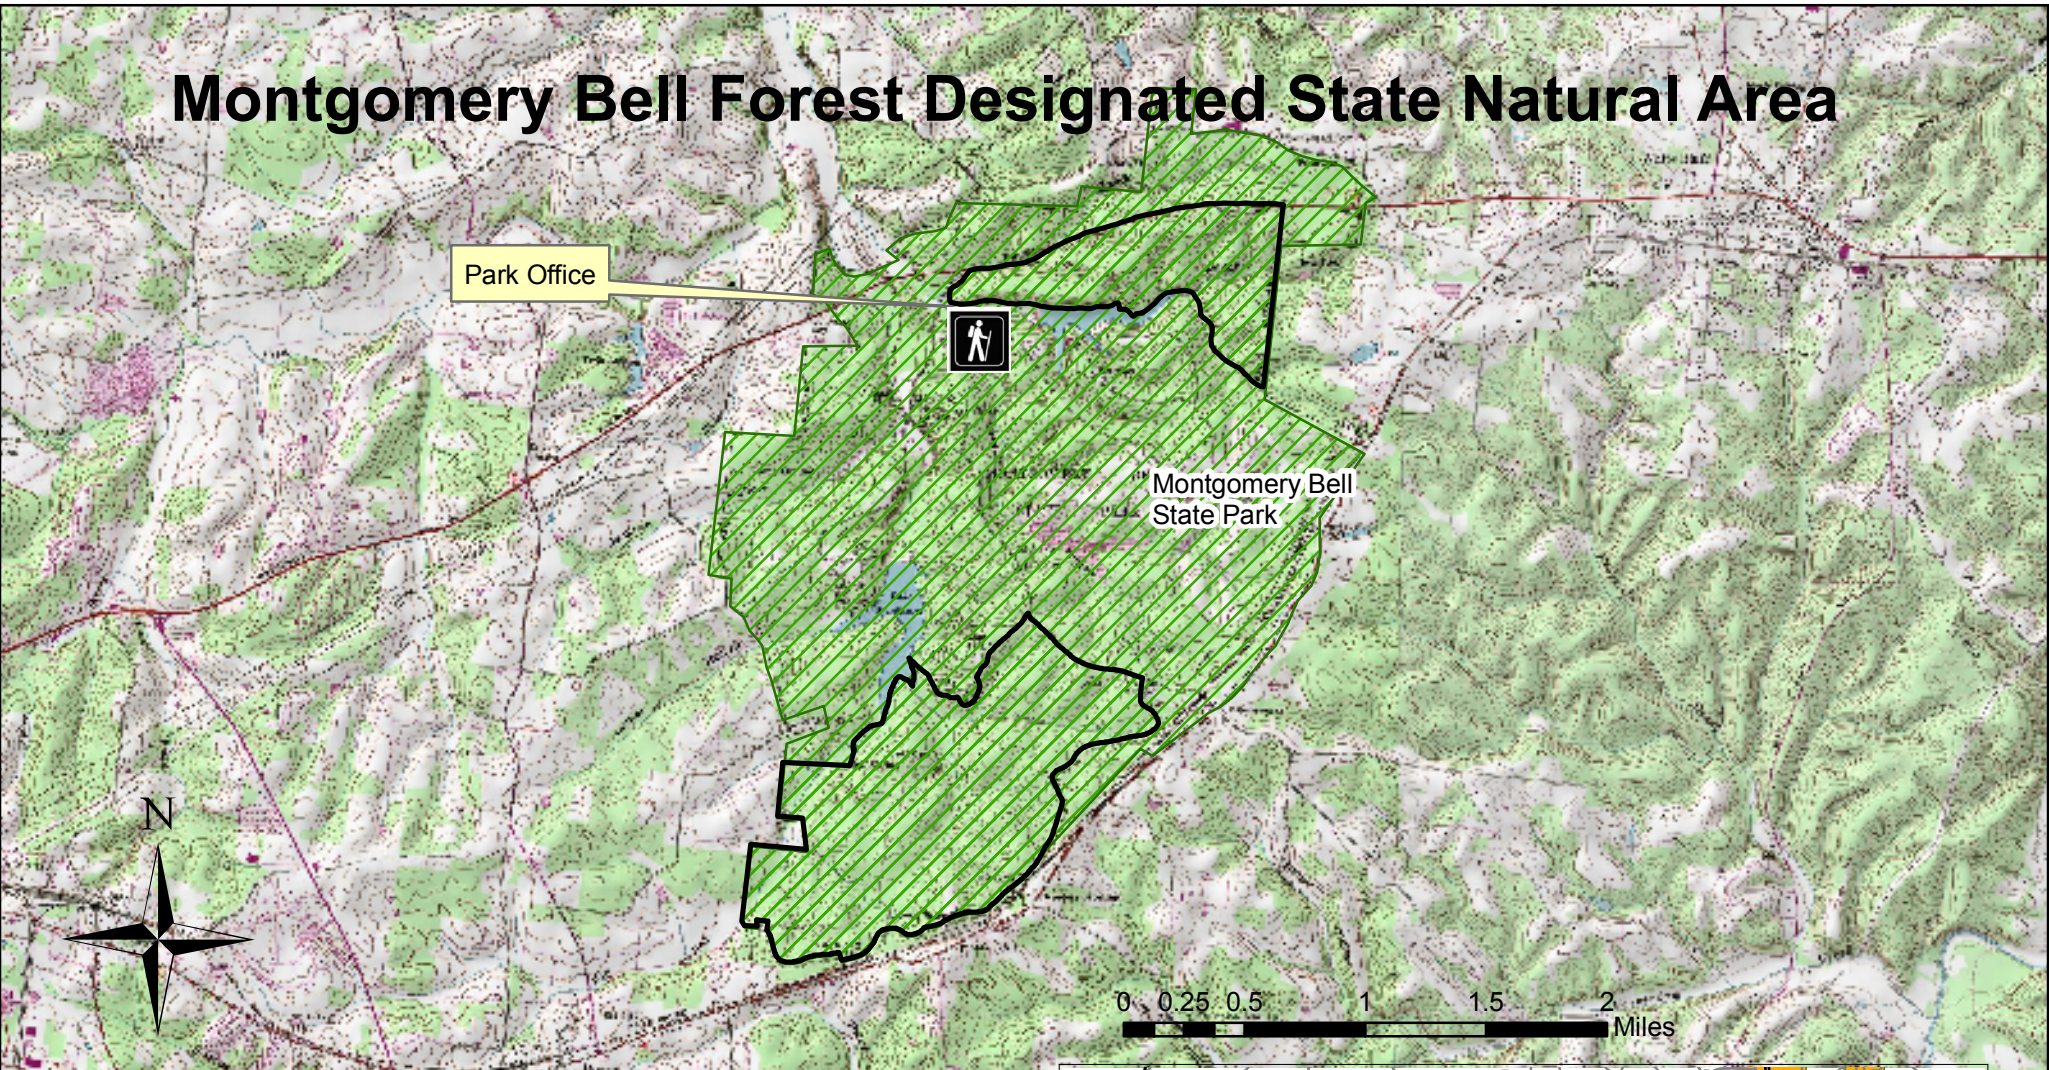

Montgomery Bell Forest Designated State Natural Area

An inset map of Tennessee showing county boundaries. A red dot is placed in the eastern part of the state to indicate the location of the Montgomery Bell Forest Designated State Natural Area. To the right of the map is the logo of the Tennessee Division of Natural Areas, which features a circular emblem with a plant and the text "TENNESSEE DIVISION OF NATURAL AREAS" and "DEPARTMENT OF ENVIRONMENT AND FORESTRY".