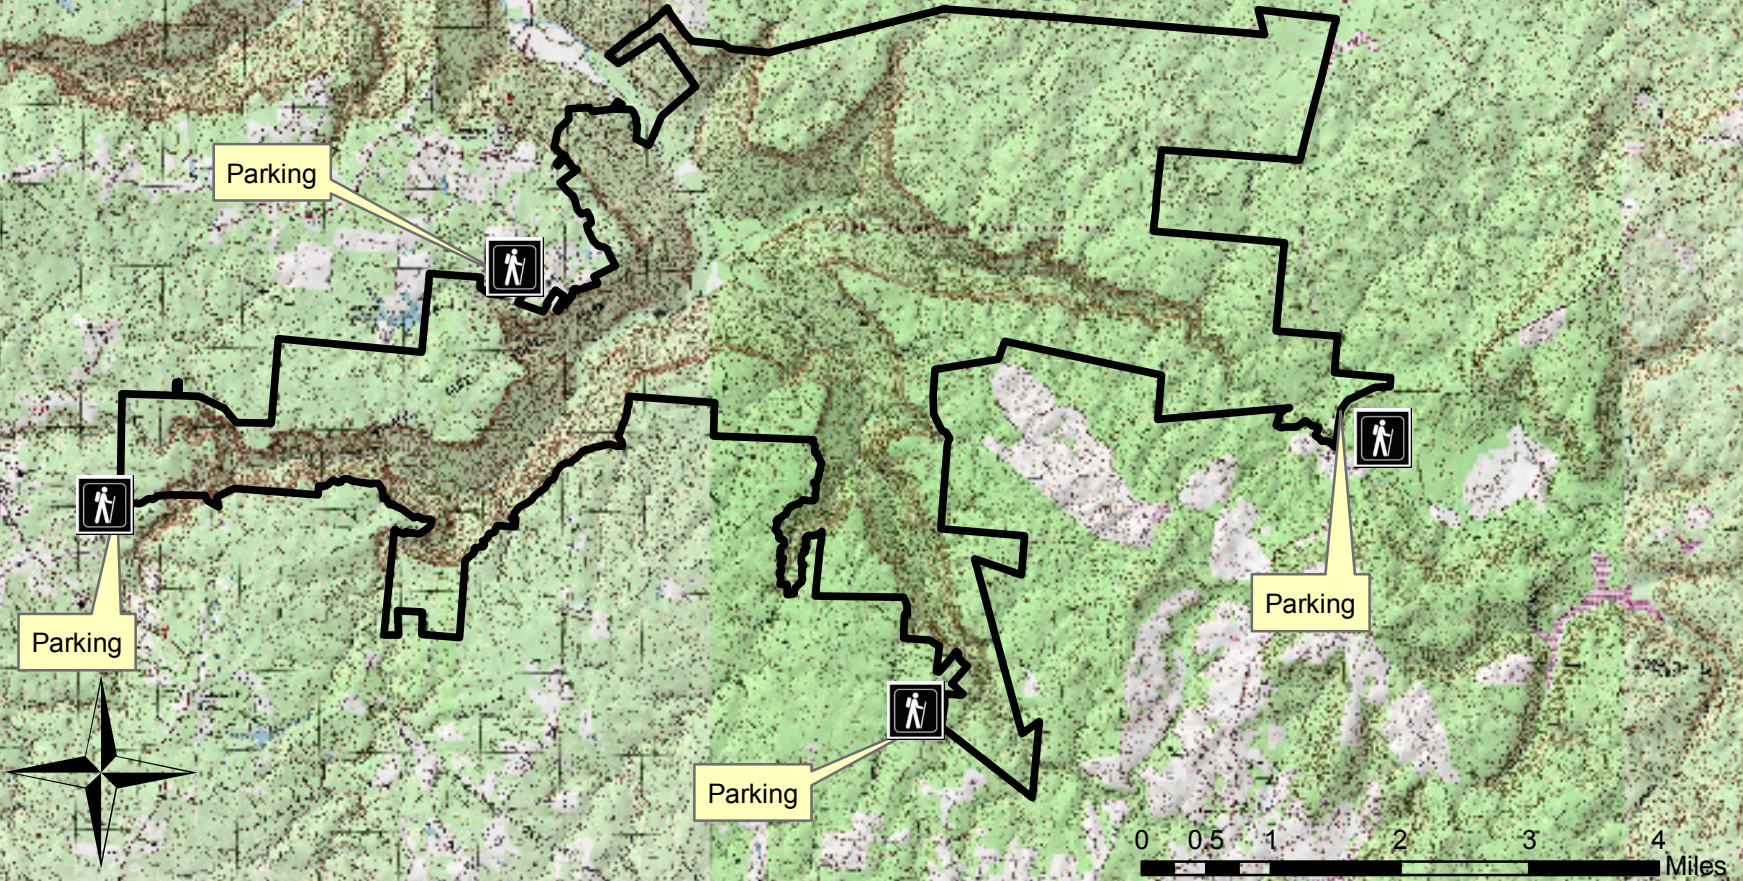

Savage Gulf Designated State Natural Area

This inset map shows the state of Tennessee with its county boundaries. A small red dot is placed in the southeastern part of the state to indicate the location of the Savage Gulf Designated State Natural Area. To the right of the map is the official seal of the Tennessee Department of Environment and Conservation, which features a sun, a river, and a plant. Below the map, the following text is displayed: