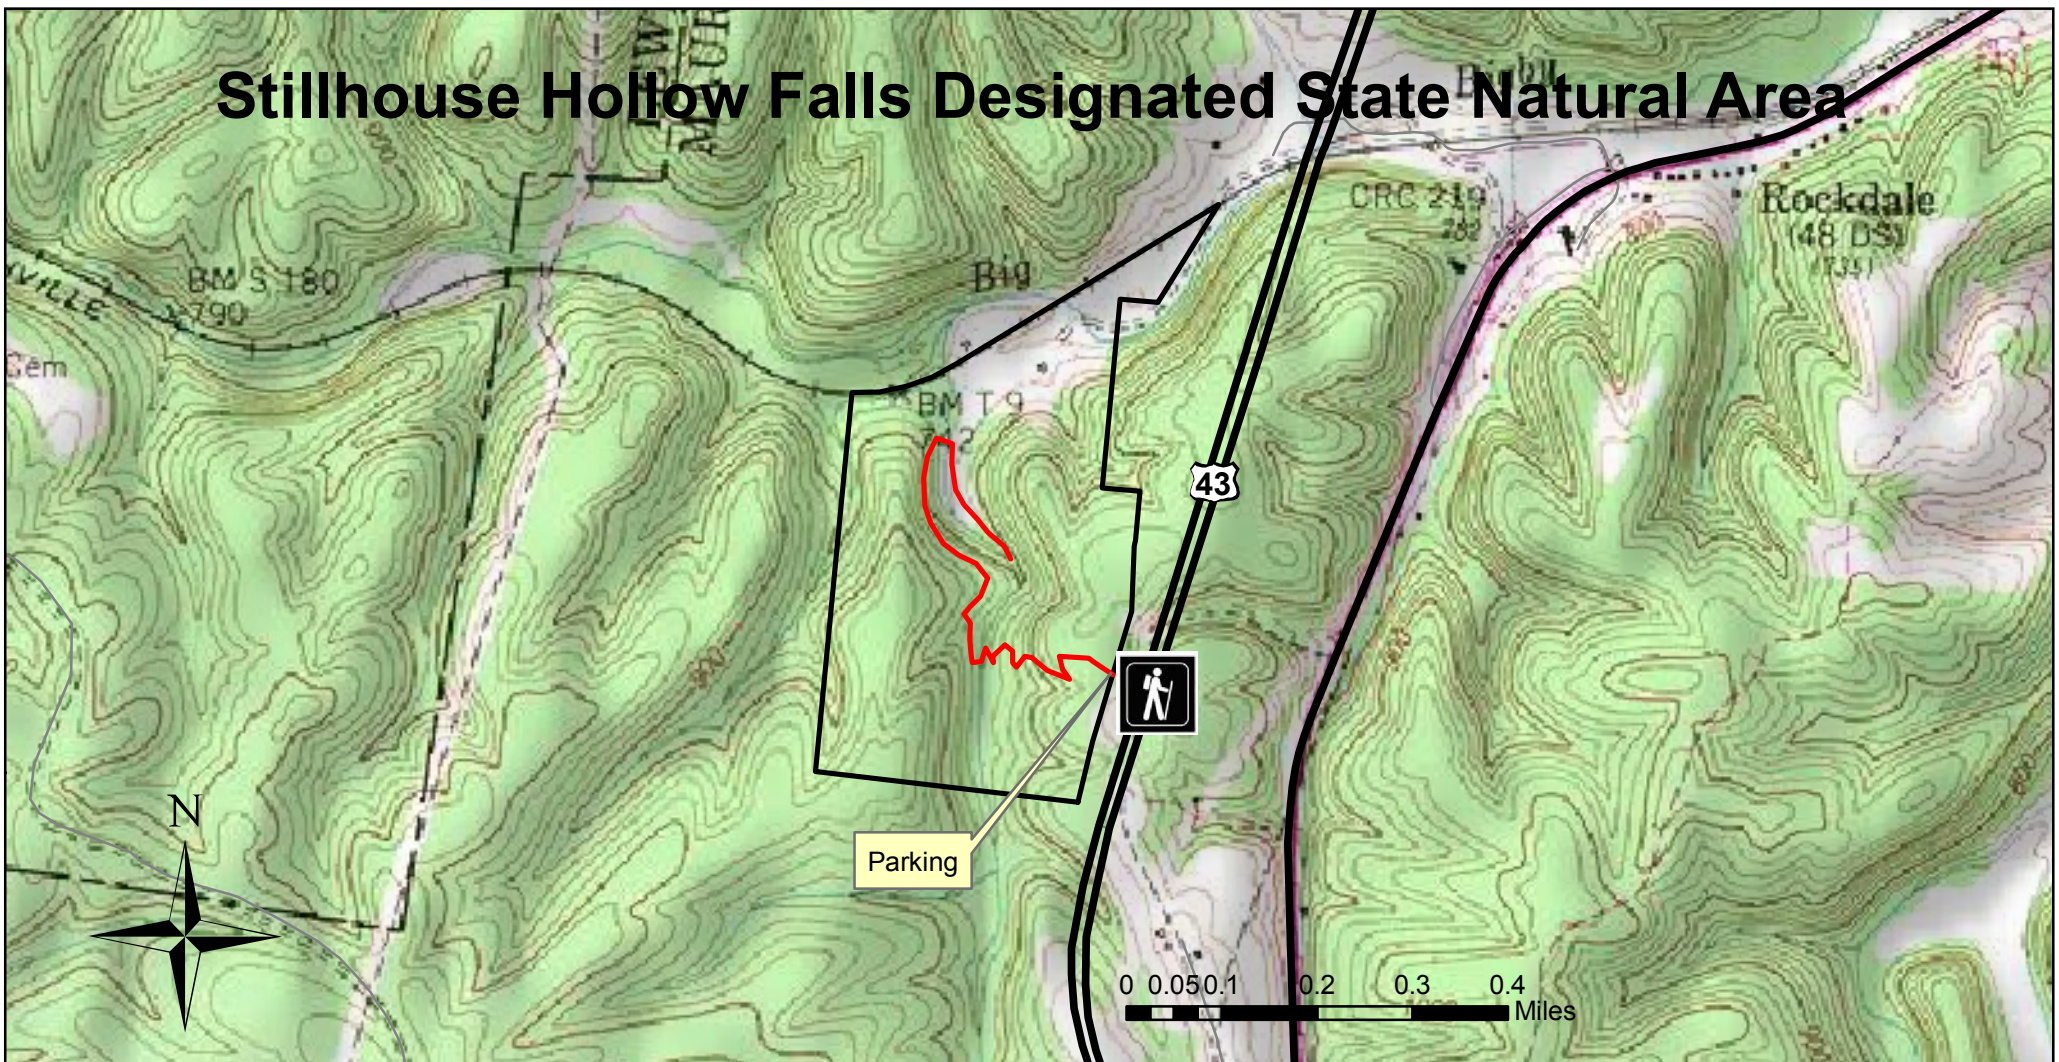

Stillhouse Hollow Falls Designated State Natural Area

Tennessee Division of Natural Areas
Natural Areas Program
(615) 532-0431